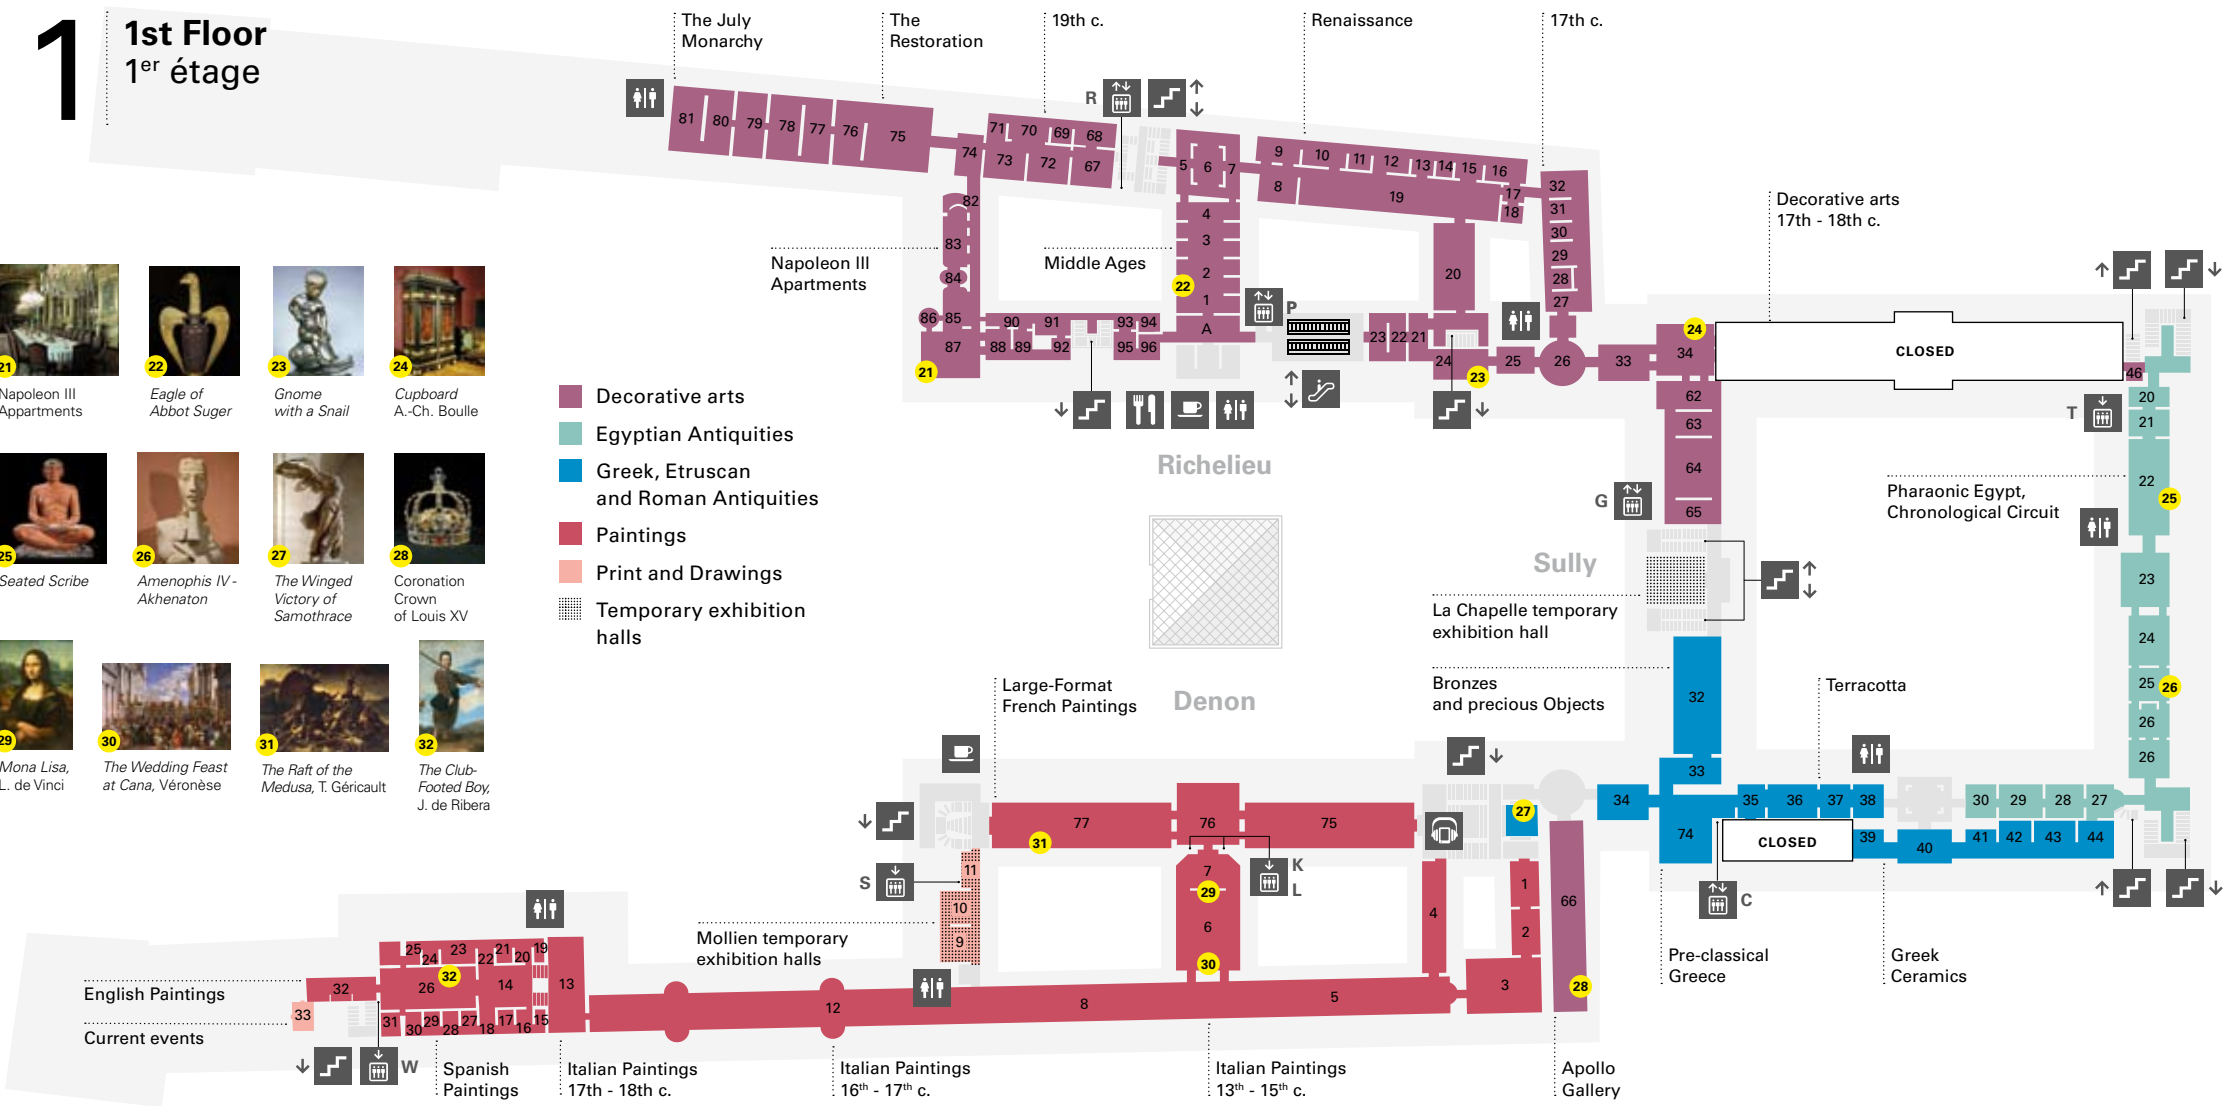

2

2nd Floor 2^e étage

- French Paintings
- Prints and French Drawings
- German, Flemish and Dutch Paintings
- German, Flemish, Dutch, Belgian, Russian, Swiss and Scandinavian Paintings
- Temporary exhibition halls

1

1st Floor 1^{er} étage

- Decorative arts
- Egyptian Antiquities
- Greek, Etruscan and Roman Antiquities
- Paintings
- Print and Drawings
- Temporary exhibition halls

0

Ground Floor Rez-de-Chaussée

- Sculptures
- Oriental Antiquities
- Egyptian Antiquities
- Greek, Etruscan and Roman Antiquities
- Arts of Africa, Asia, Oceania and the Americas

-1

Lower Ground Floor Entresol

- Arts of Islam
- Sculptures
- Egyptian Antiquities
- Greek, Etruscan and Roman Antiquities
- History of the Louvre
- The Medieval Louvre
- Temporary exhibition halls