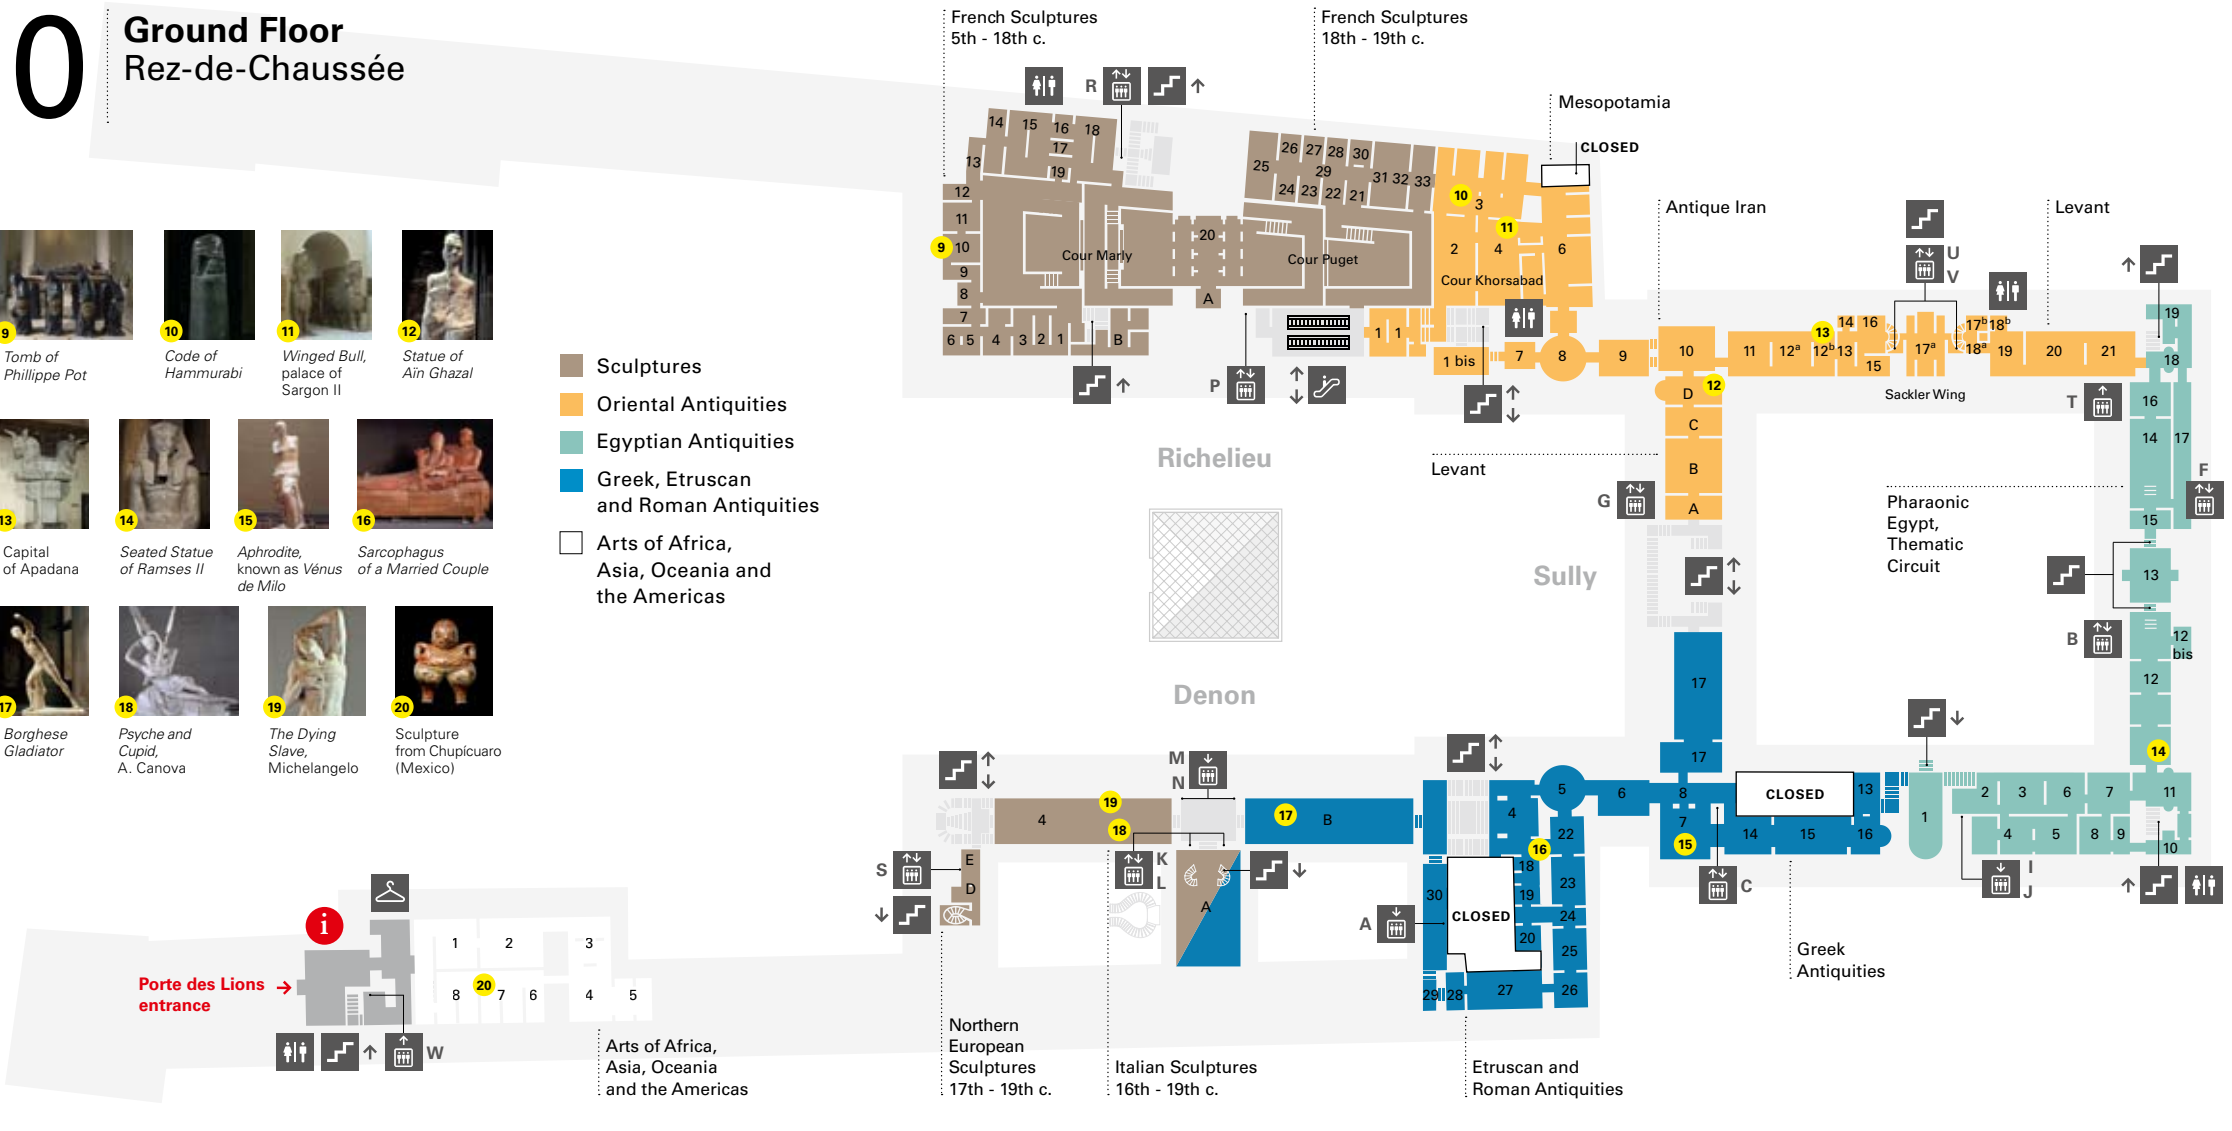

2

2nd Floor 2^e étage

- French Paintings
- Prints and French Drawings
- German, Flemish and Dutch Paintings
- German, Flemish, Dutch, Belgian, Russian, Swiss and Scandinavian Paintings
- Temporary exhibition halls

1

1st Floor 1^{er} étage

- Decorative arts
- Egyptian Antiquities
- Greek, Etruscan and Roman Antiquities
- Paintings
- Print and Drawings
- Temporary exhibition halls

0

Ground Floor Rez-de-Chaussée

- Sculptures
- Oriental Antiquities
- Egyptian Antiquities
- Greek, Etruscan and Roman Antiquities
- Arts of Africa, Asia, Oceania and the Americas

-1

Lower Ground Floor Entresol

- Arts of Islam
- Sculptures
- Egyptian Antiquities
- Greek, Etruscan and Roman Antiquities
- History of the Louvre
- The Medieval Louvre
- Temporary exhibition halls